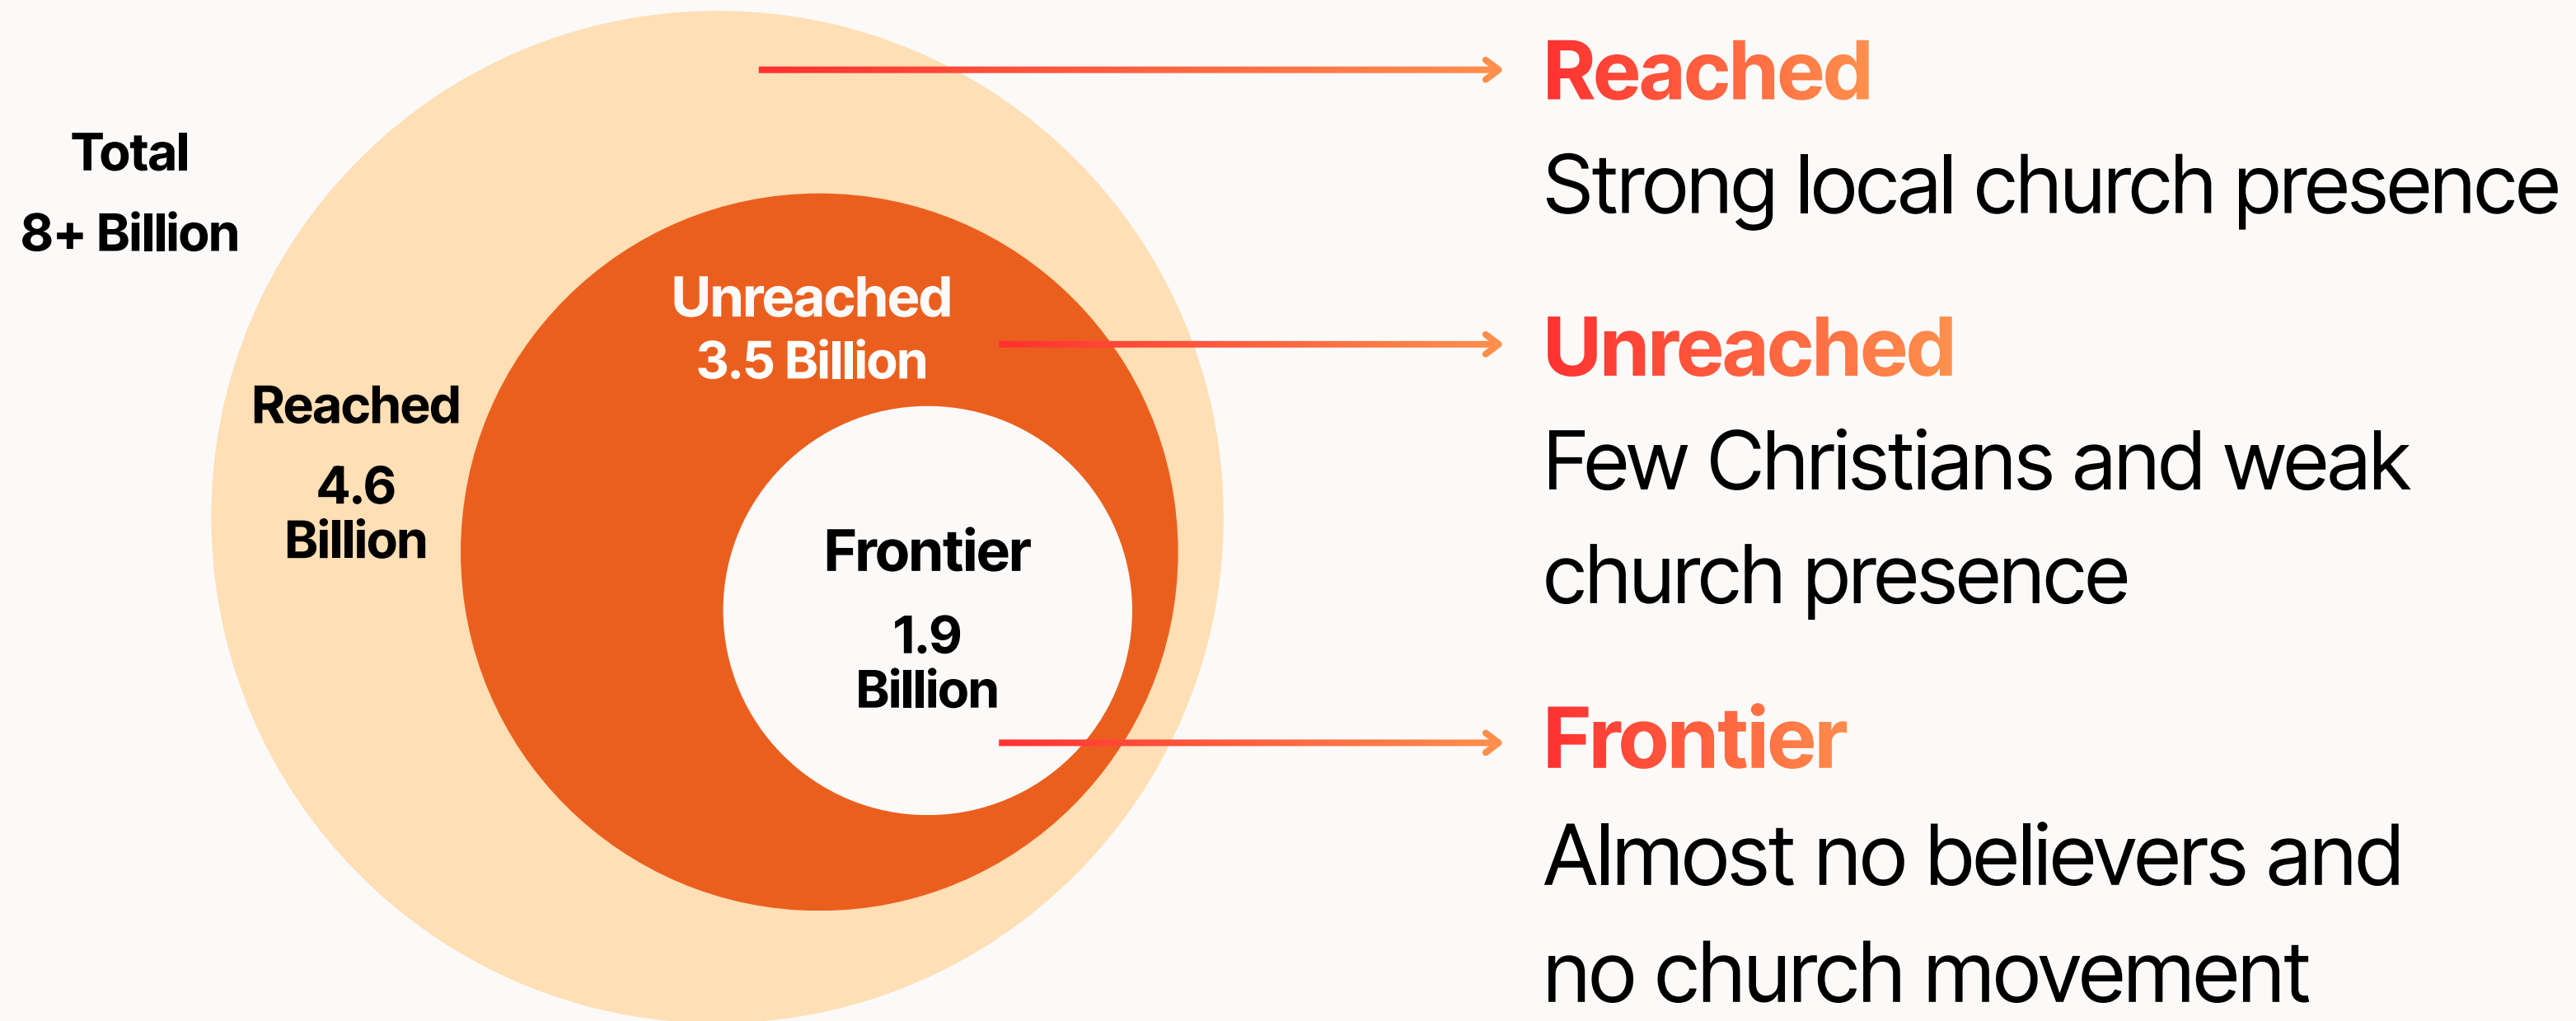

3.5
Billion

Unreached People
Groups

4,486

1.9
Billion

Frontier People
Groups

3,215

Source: Joshua Project

Basic differences

Many people are not rejecting the Gospel.
They have simply never had access to it.

Not all unreached peoples are frontier peoples.
Frontier groups are the hardest and least reached of all.

Who are the frontier people groups?

A Frontier People Group is:

- Unreached by the Gospel
- Less than 0.1% Christian
- No self-sustaining church movement
- Requires pioneer missionary work

No missionary team
No churches
No Bible translation
No Christian media
Severe persecution
Spiritual isolation