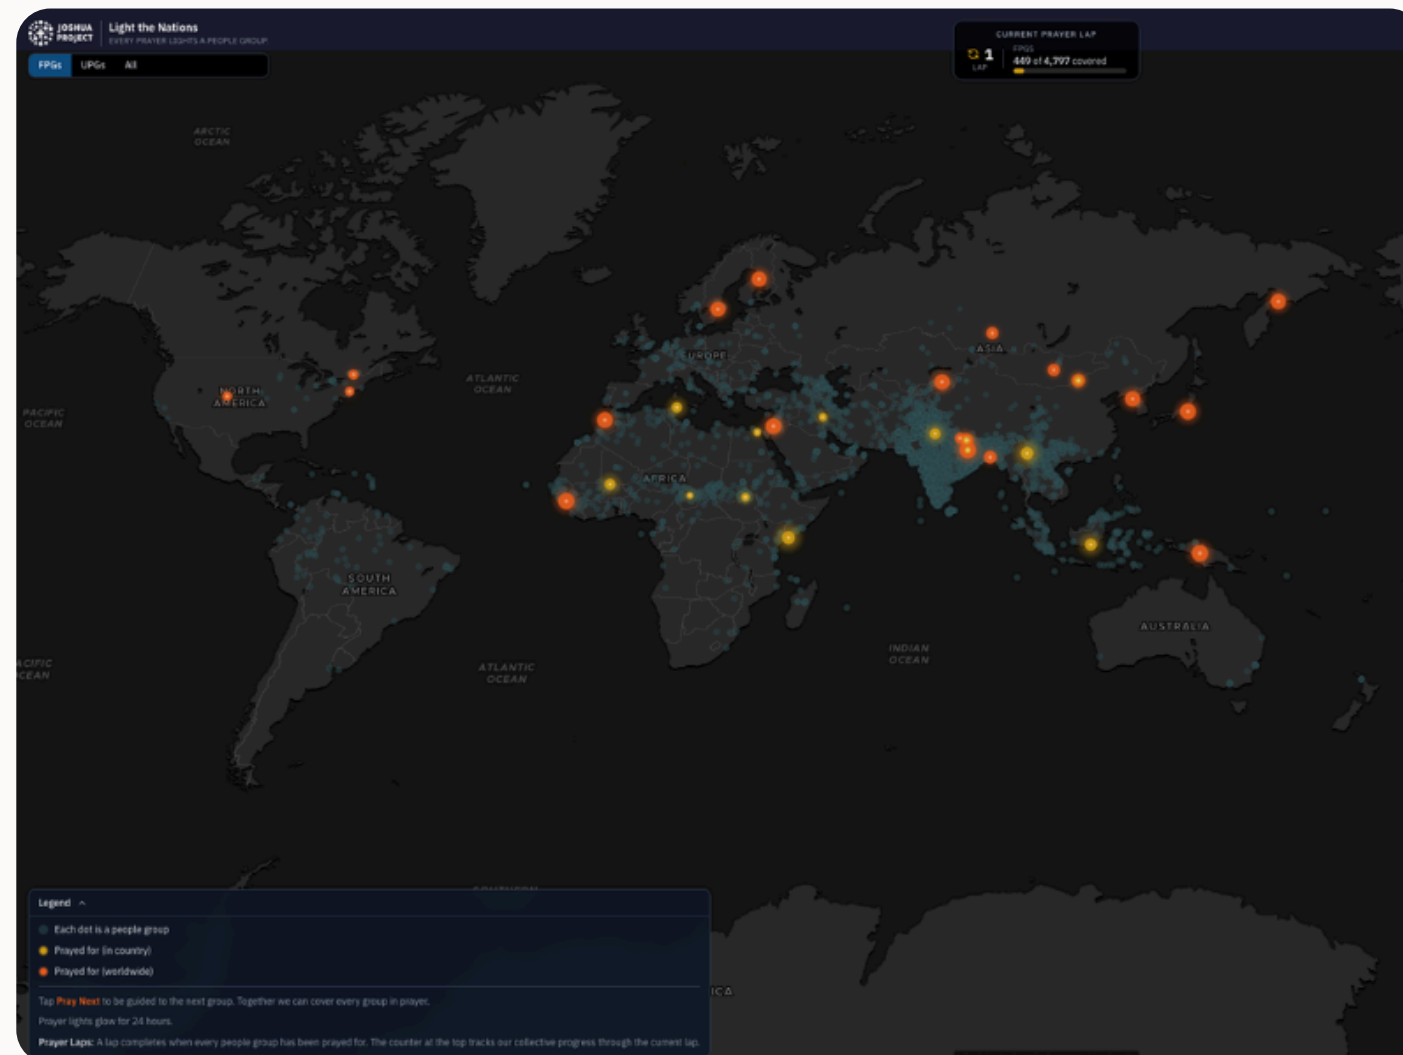

30

For every 30 missionaries that go to the 'reached' people groups of the world,

1

roughly 1 missionary goes to the unreached people groups, including the frontier groups.

100

**Missionaries serving
reached populations**

1

**Missionaries serving
frontier peoples**

The people with the least Gospel access receive the fewest workers.

216,300

For every missionary among the Unreached People Groups (UPG), there are 216,300 people to preach the gospel to.

Take Action

How should I pray?

Learn

Learn about the frontier people groups.

Pray

Pray for frontier People Groups

Mobilize

Mobilize others to pray

Resources

App

Prayer Map

Whatsapp Channel